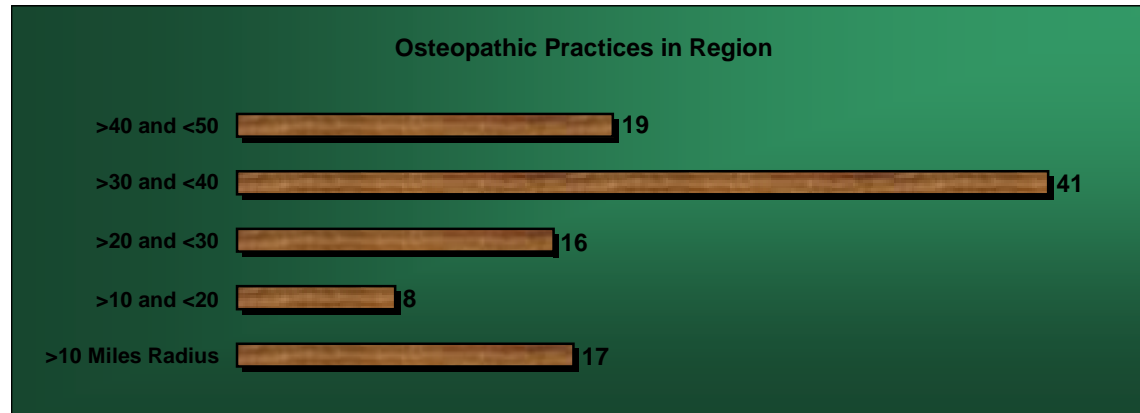

Osteopathic Practices located around 206 Chesterton Road Cambridge

Location	Greater than [miles]	Less than [miles]	No of Practices	Totals	Total Osteopaths		Genders		M and F
					Male	%	Female	%	
>10 Miles Radius	0	10	17	17	16	9.76%	21	12.80%	37
>10 and <20	10	20	8	25	24	14.63%	11	6.71%	35
>20 and <30	20	30	16	41	15	9.15%	14	8.54%	29
>30 and <40	30	40	41	82	16	9.76%	16	9.76%	32
>40 and <50	40	50	19	101	15	9.15%	16	9.76%	31
		Total	101		86		78		164

Osteopaths per Practice 1.17 1.29 1.23 Mean

>10 Miles Radius	17
>10 and <20	8
>20 and <30	16
>30 and <40	41
>40 and <50	19

	Male	Female	Total
>10 Miles Radius	16	21	37
>10 and <20	24	11	35
>20 and <30	15	14	29
>30 and <40	16	16	32
>40 and <50	15	16	31

Osteopathic Practices in Region (101)